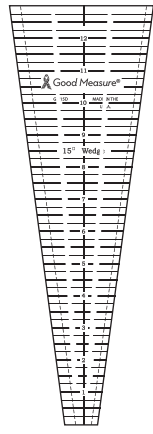

## 15° WEDGE RULER

All Kaye England series rulers are designed to be compatible with each other, ensuring accurate cuts and allowing you to utilize these rulers for all of your cutting needs.

Each ruler is labeled with its size or the name of the specific job it does. Good Measure rulers are accurate, easy to read, and versatile. Designed in partnership with Kaye England, a donation to breast cancer research is made for every Good Measure ruler sold.

### What the 15° Wedge Ruler does:

This ruler is specifically designed to create the following blocks: Grandmother's Fan, Dresden Plate, and Tumbler Blocks. Since this is a 15° Wedge, 32 pieces will make a complete circle.

Grandmother's Fan

Dresden Plate

Tumbler Blocks

*Good Measure® rulers are available in 20 different styles. Collect them all!*

4" Square

7" x 24" Rectangle

15° Wedge Ruler

7" Square

Quarter Square

22.5° Wedge Ruler

11" Square

Half Square

30° Triangle

14" Square

4" Half & Quarter Square

60° Triangle