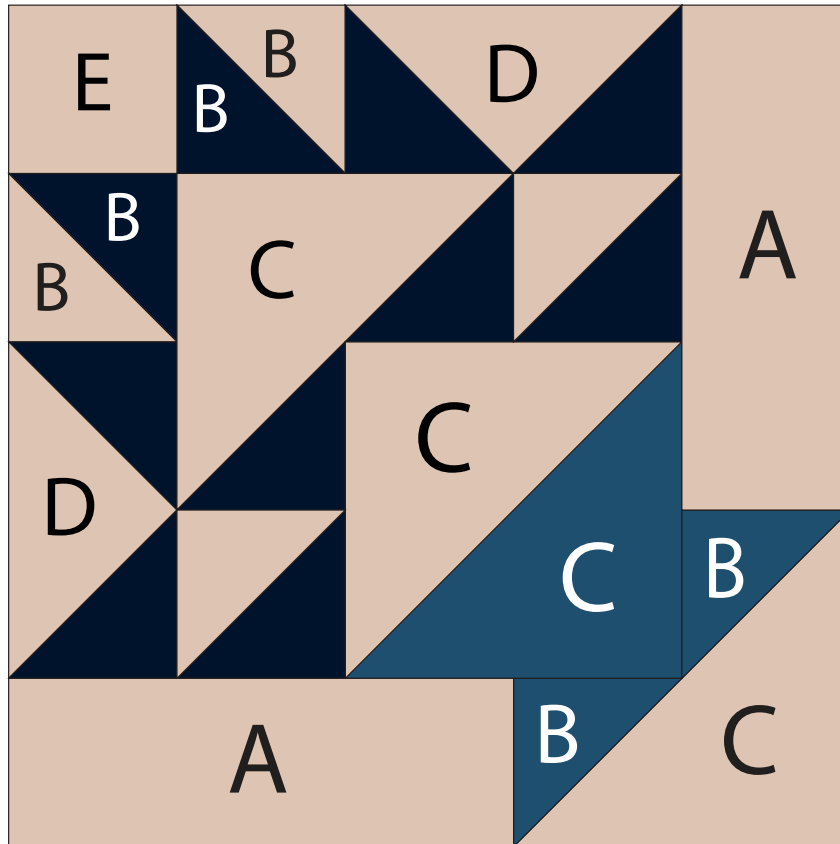

# 10" FLOWER BASKET

## RULERS

**A** - 2½" x 6½"

**B** - CUT 2½" STRIP HALF SQUARE

**C** - CUT 4½" STRIP HALF SQUARE

**D** - CUT 2½" STRIP QUARTER SQUARE

**E** - CUT 2½" 

## TRADITIONAL

SAME

CUT 2⅞"  

CUT 4⅞"  

CUT 5¼"  

SAME

## ACQUILT - 8" CUBE

SAME

#5 DIE

#3 DIE

#4 DIE

#2 DIE